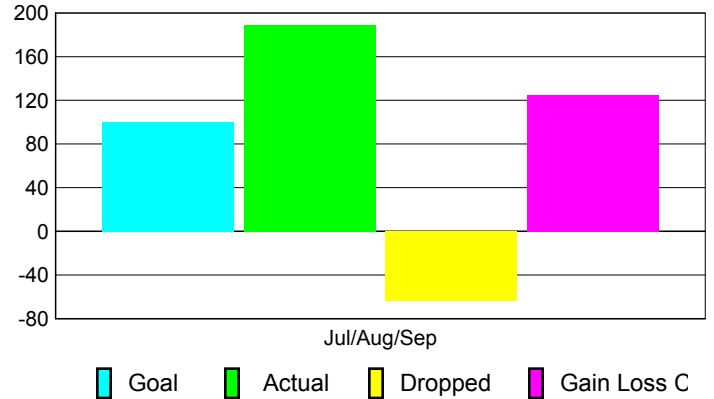

Membership Results 2010-2011

Goal, New, Dropped, Gain/Loss