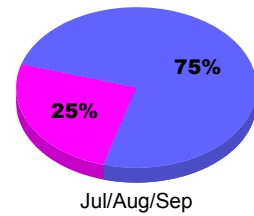

Membership Results
2010-2011

Membership
2009-2010

Month	Net Memb Goal	Actual New Memb	Actual Dropped Memb	Gain/Loss of Memb	Gain/Loss of Memb
Jul/Aug/Sep	100	189	-64	125	190
Totals	100	189	-64	125	190

Membership Results 2010-2011

Goal, New, Dropped, Gain/Loss

Comparison of Membership Gain/Loss

Current Year Compared to the Previous Year

Gender Comparison 2010-2011

■ Male ■ Female