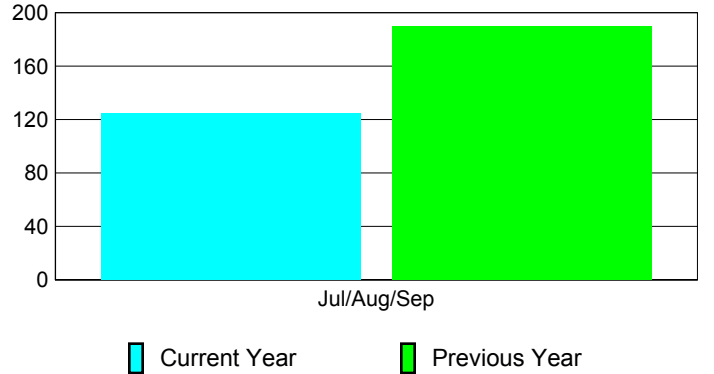

Comparison of Membership Gain/Loss

Current Year Compared to the Previous Year