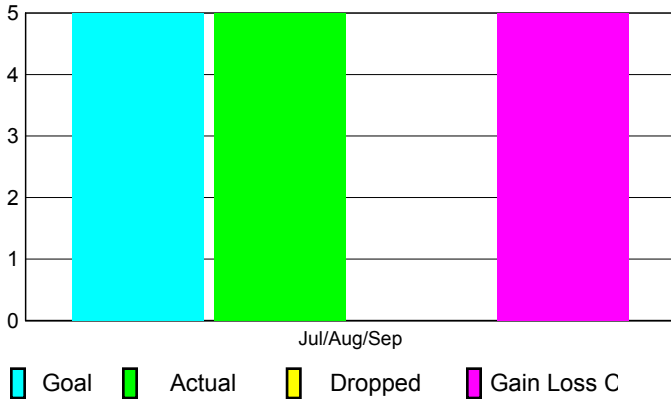

2010-2011 GMT Reports for District (or Undistricted) **District 322C2**

GMT: SANGEETA JATIA

Location: INDIA

GMT CA: 6

CLUBS

Club Results
2010-2011

Clubs
2009-2010

Month	New Club Goal	Actual New Clubs	Actual Dropped Clubs	Gain/Loss of Clubs	Gain/Loss of Clubs
Jul/Aug/Sep	5	5	0	5	6
Totals	5	5	0	5	6

Club Results 2010-2011

Goal, New, Dropped, Gain/Loss

Comparison of Club Gain/Loss

Current Year Compared to the Previous Year

YTD Status Quo Clubs 2010-2011

Status Quo Clubs Compared to Status Quo Members

MEMBERSHIP